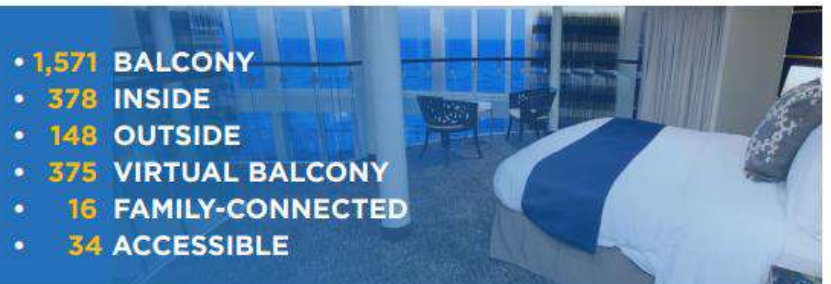

Anthem of the Seas^{SM}

FAST FACTS

REGISTRY:
NASSAU, BAHAMAS

BUILT AT: MEYER WERFT,
PAPENBURG, GERMANY

MAIDEN VOYAGE:
APRIL 22, 2015

GODMOTHER:
EMMA WILBY

168,666 GRT

136 FEET
WIDE

22 KNOTS
CRUISING SPEED

1,141 FEET
LONG

28 FEET
DRAFT

14 GUEST DECKS

16 TOTAL
DECKS

16 GUEST
ELEVATORS

4 BOW
THRUSTERS

WITH **4,694**
HORSE POWER EACH

4,180 GUESTS
(double occupancy) } **4,905** GUESTS
(total)

1,500 CREW (international)

2,090

STATEROOMS

- 1,571 BALCONY
- 378 INSIDE
- 148 OUTSIDE
- 375 VIRTUAL BALCONY
- 16 FAMILY-CONNECTED
- 34 ACCESSIBLE